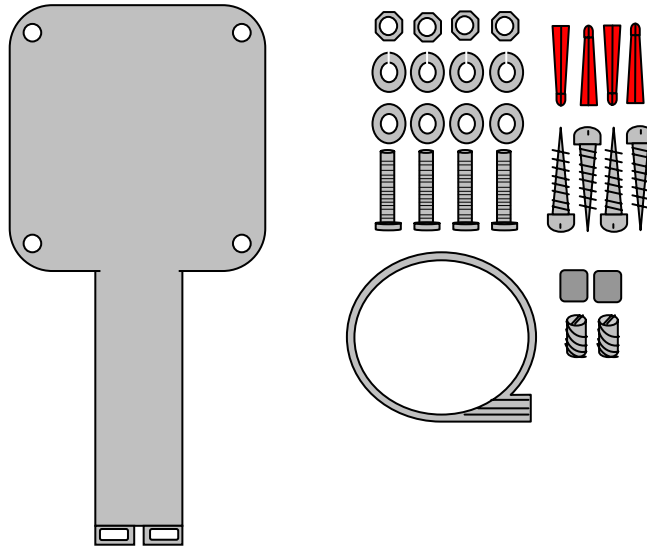

MOUNTING KIT (Pipe/Wall)– TYPE PBS

FOR USE WITH – TYPE STC &STCI JUNCTION BOX THERMOSTATS & JBP JUNCTION BOX

TYPE – PBS

- | | |
|--|--------------------------------|
| STAINLESS STEEL BRACKET: X 1 | MILD STEEL BANDING: X 1.5M |
| BANDING SCREWS AND HOUSINGS: X 2 | MACHINED SCREWS: X 4 |
| WASHERS: X 4 | SPRING WASHERS: X 4 |
| NUTS: X 4 | WALL PLUGS(WALL MOUNTING): X 4 |
| SELF TAPPING SCREWS (WALL MOUNTING): X 4 | |